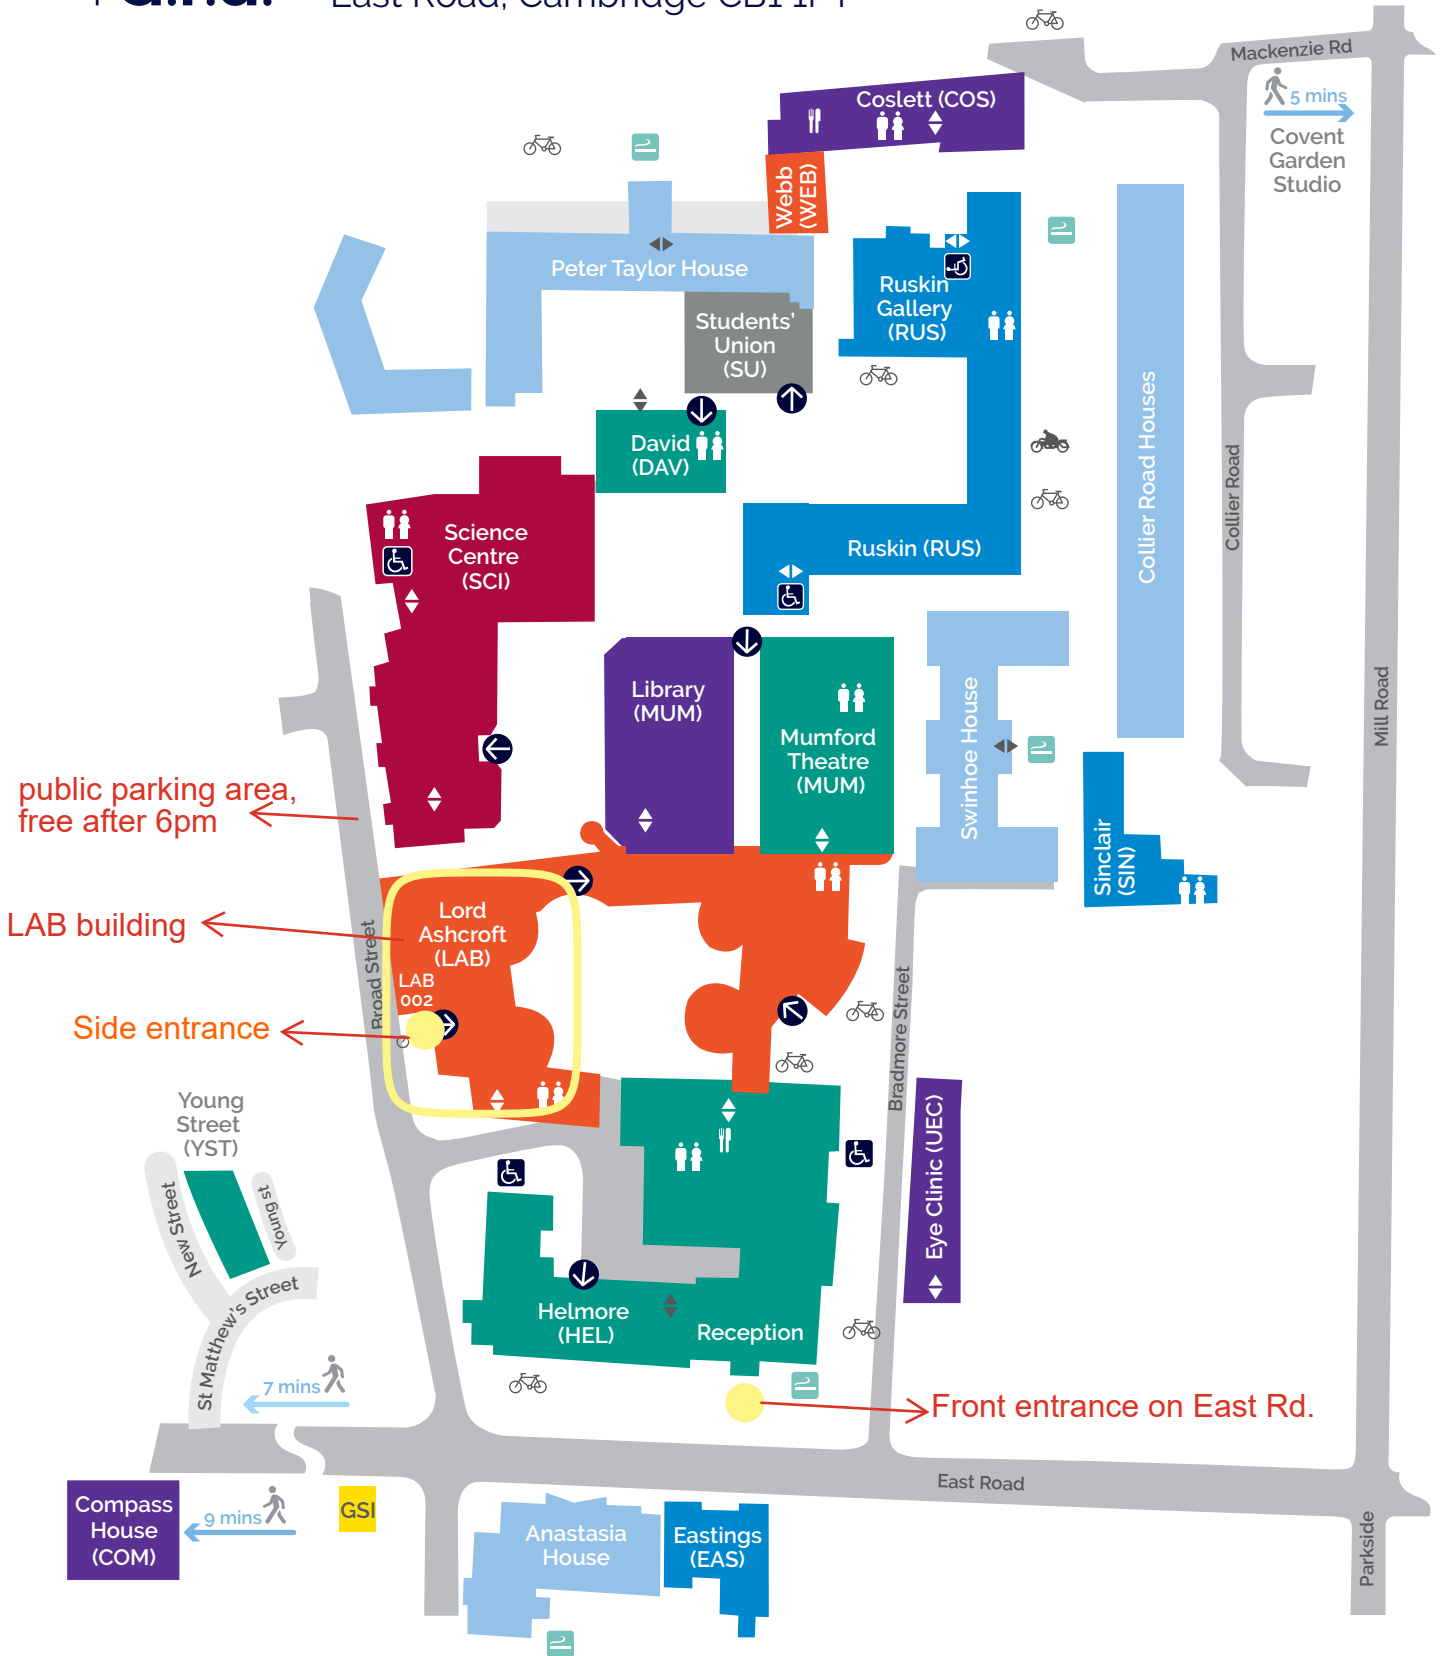

Cambridge campus

East Road, Cambridge CB1 1PT

- Student Accommodation
- Global Sustainability Institute (GSI)
-  Disabled parking
-  Cycle parking
-  Motorcycle parking
-  Toilets
-  Restaurant / cafe
-  Smoking area
-  Lifts
-  Disabled lift
-  Main entrances

Cambridge city centre

Cambridge campus, East Road, Cambridge CB1 1PT