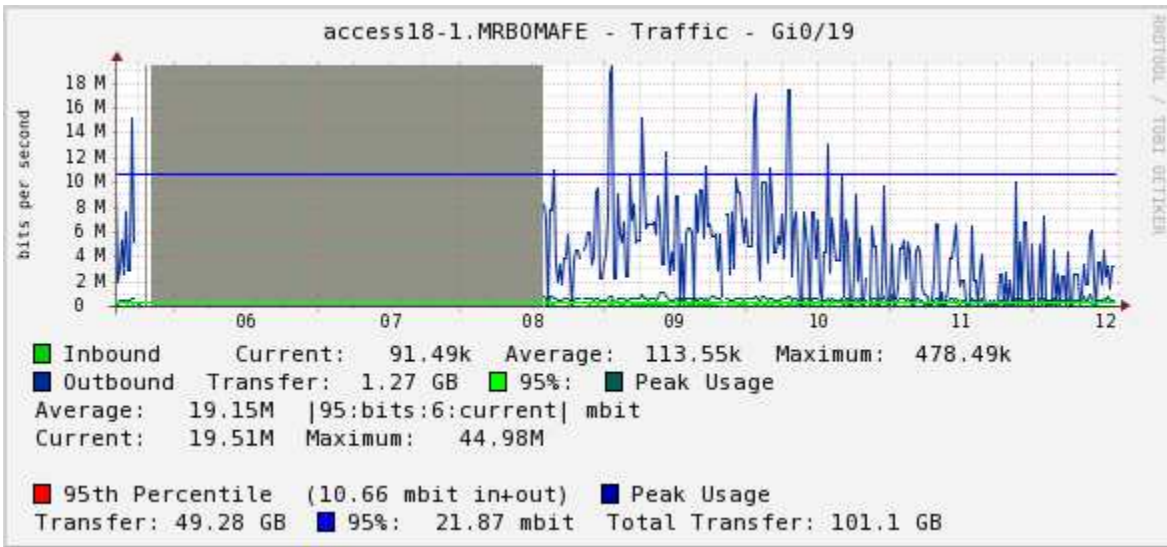

Viewing Graph 'access18-1.MRBOMAFE - Traffic - Gi0/19'

Hourly (1 Minute Average)

Daily (5 Minute Average)

Weekly (30 Minute Average)

Monthly (2 Hour Average)

Yearly (1 Day Average)