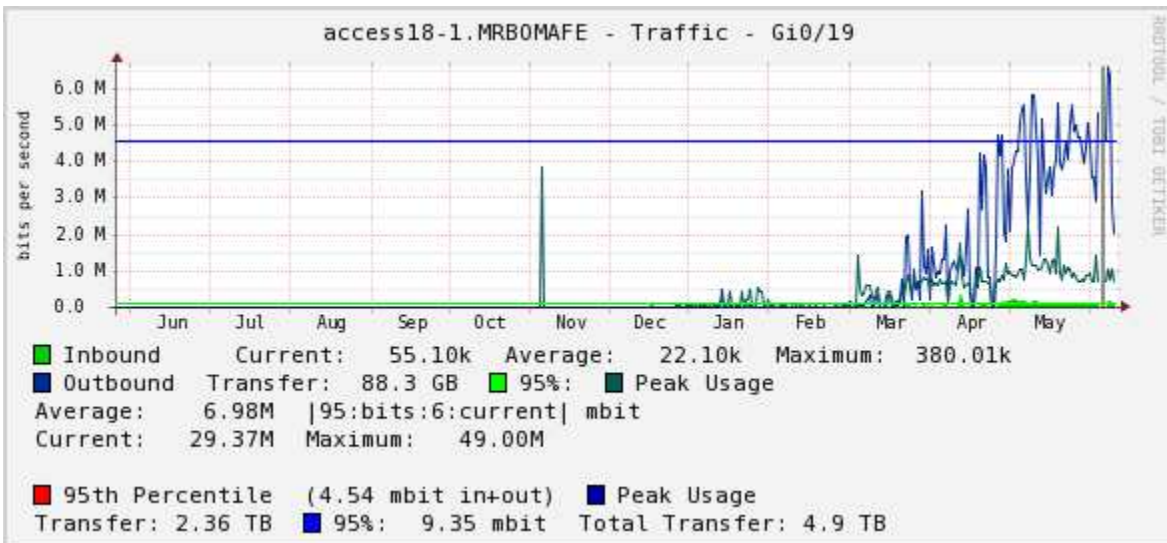

Viewing Graph 'access18-1.MRBOMAFE - Traffic - Gi0/19'

Hourly (1 Minute Average)

Daily (5 Minute Average)

Weekly (30 Minute Average)

Monthly (2 Hour Average)

Yearly (1 Day Average)