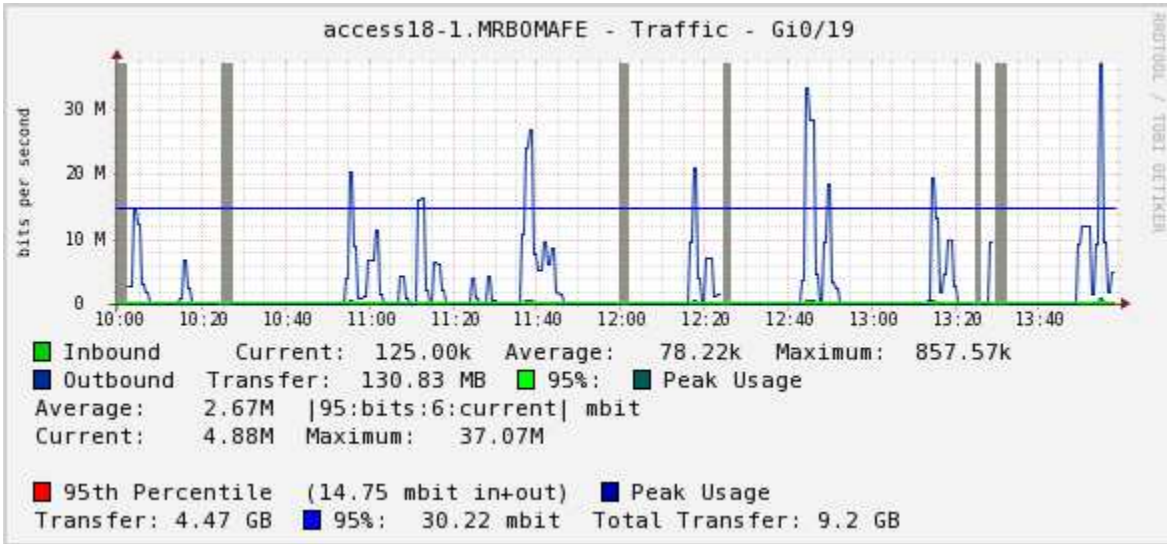

Viewing Graph 'access18-1.MRBOMAFE - Traffic - Gi0/19'

Hourly (1 Minute Average)

Daily (5 Minute Average)

Weekly (30 Minute Average)

Monthly (2 Hour Average)

Yearly (1 Day Average)