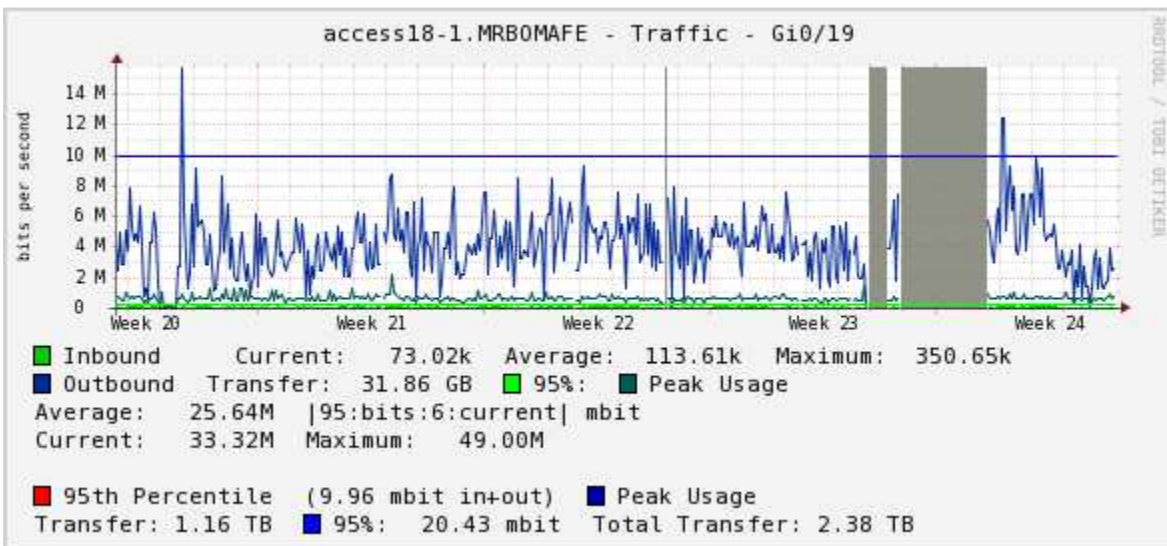

Viewing Graph 'access18-1.MRBOMAFE - Traffic - Gi0/19'

Hourly (1 Minute Average)

Daily (5 Minute Average)

Weekly (30 Minute Average)

Monthly (2 Hour Average)

Yearly (1 Day Average)