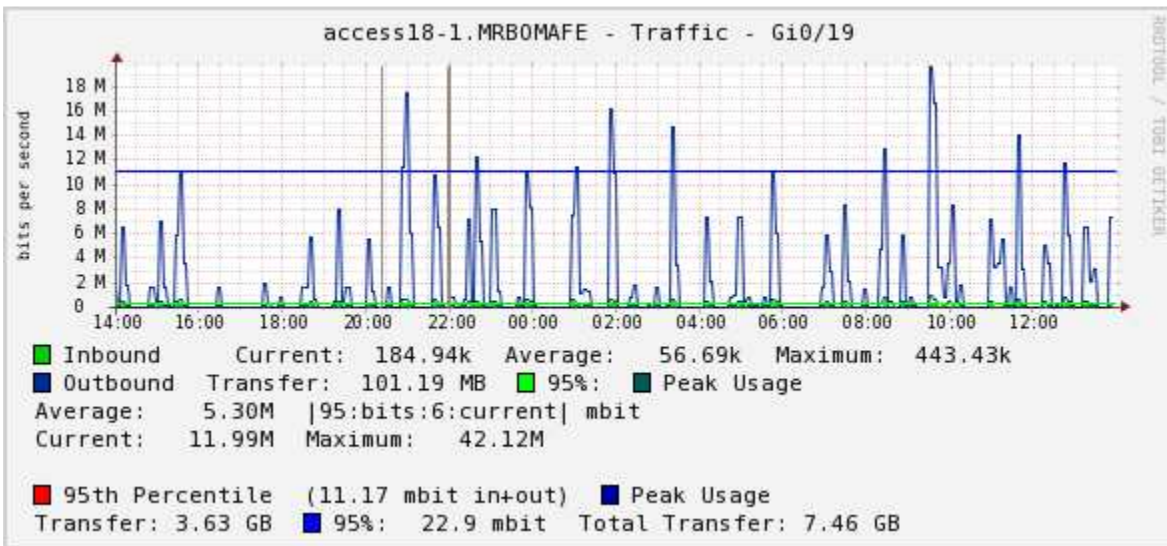

Viewing Graph 'access18-1.MRBOMAFE - Traffic - Gi0/19'

Hourly (1 Minute Average)

Daily (5 Minute Average)

Weekly (30 Minute Average)

Monthly (2 Hour Average)

Yearly (1 Day Average)